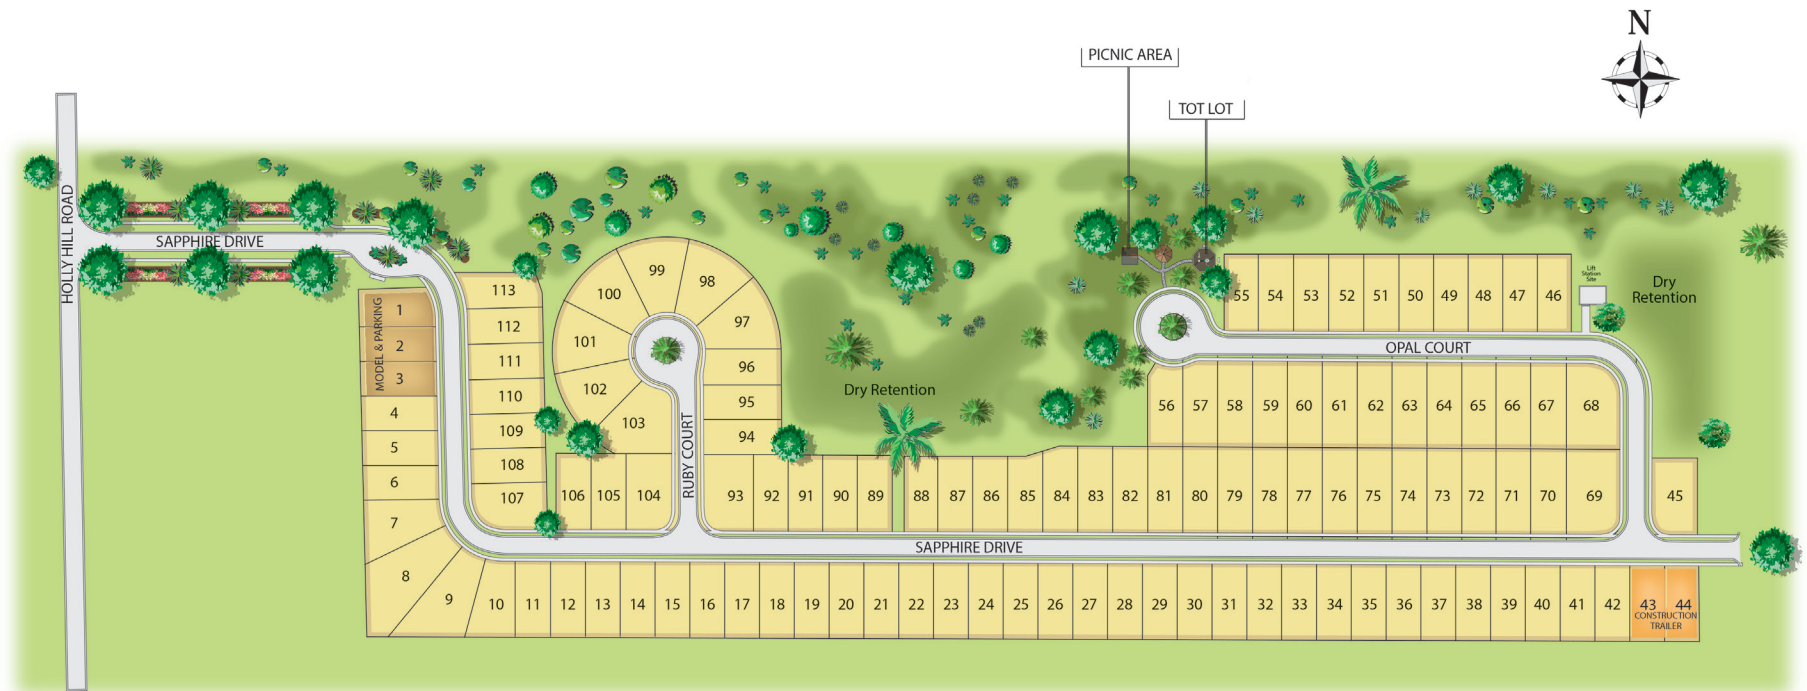

# GOLDEN RIDGE

This plan is based on current development plans which are subject to change without notice. Access to and rights to use certain areas may be restricted. CRC 1330351 & CGC 1520474