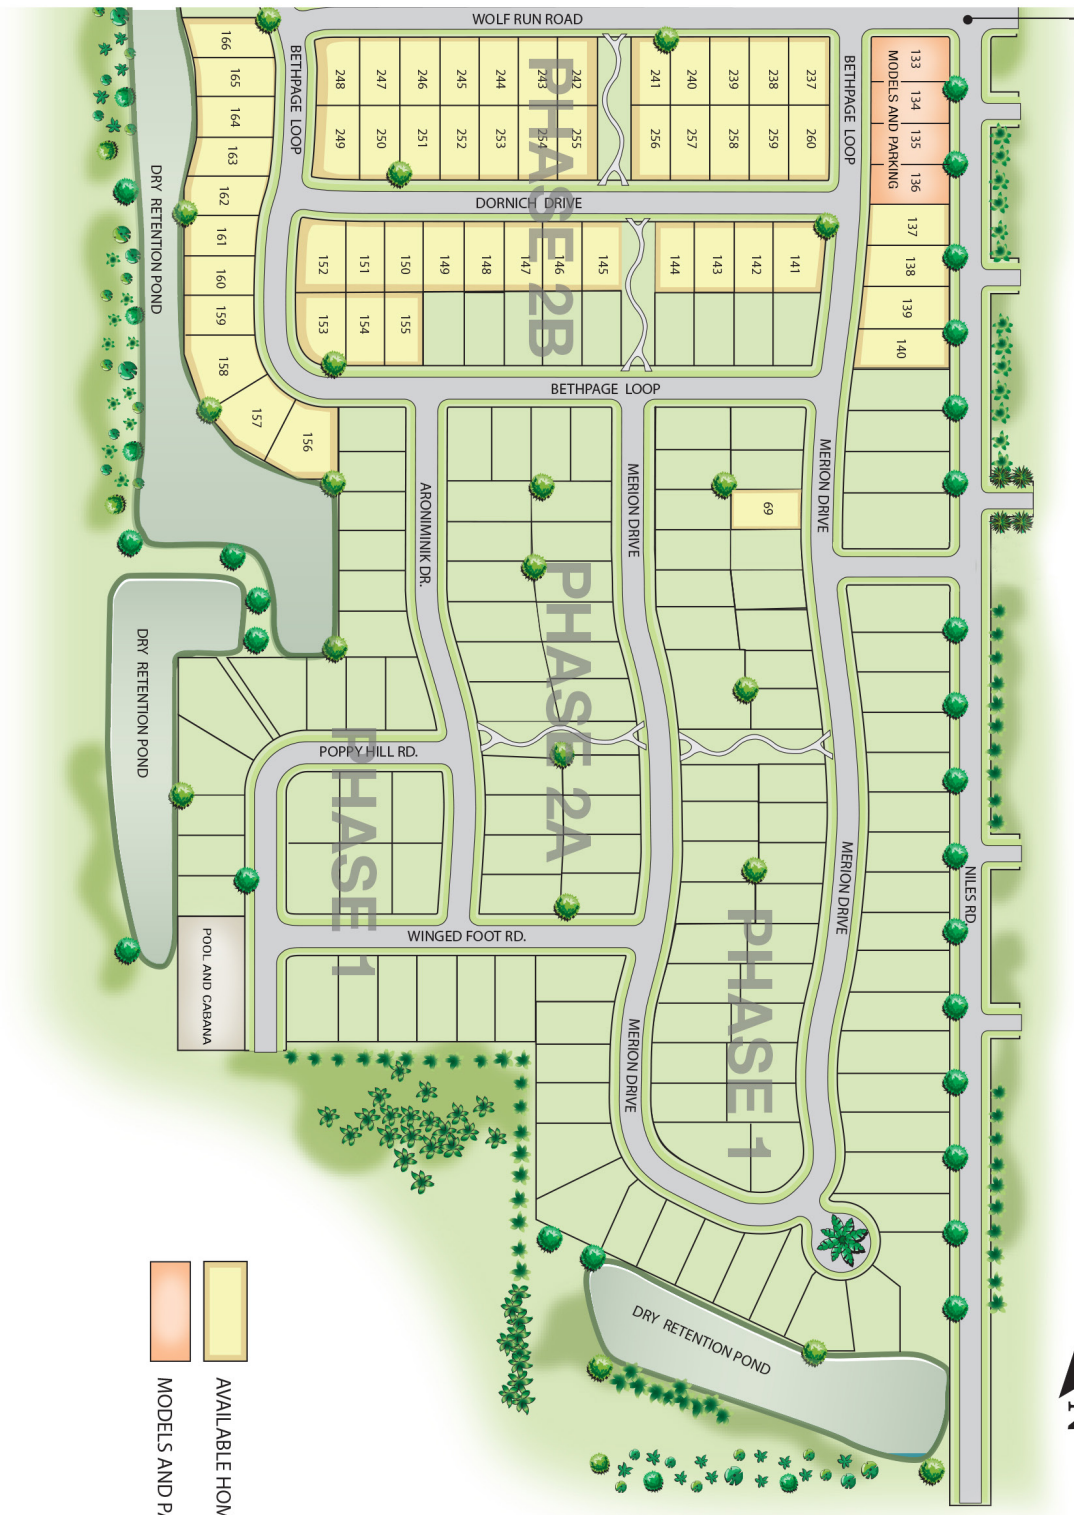

## SUMMERRVIEW

Main Entrance

- AVAILABLE HOMESITES
- MODELS AND PARKING

This plan is based on current development plans which are subject to change without notice. Access to and rights to use certain areas may be restricted. CRC 1330351 & CGC 1520474

NOVEMBER 26, 2018