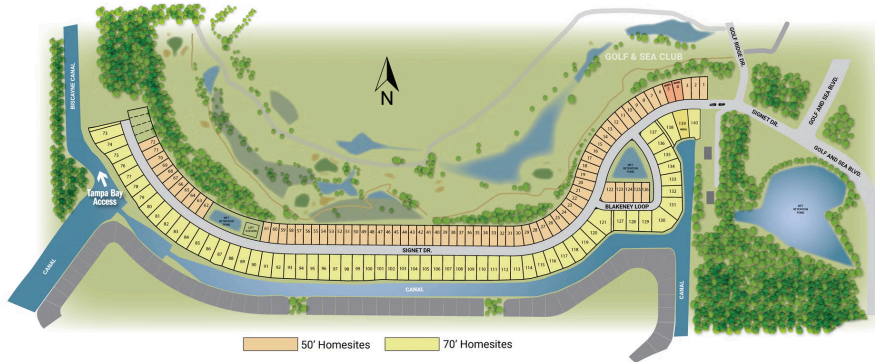

Sitemap

Document generated on 5.21.2026

Programs, rates, program terms and conditions subject to change without notice. Not all products are available in all states or for all amounts. Other restrictions and limitations apply. This is not a commitment to lend. Builder's offer terms are subject to change without notice. This Park Square Homes site plan is based on current development plans which are subject to change without notice. Access to and rights to use certain areas may be restricted. The existing zoning of any surrounding property or potential uses of any tract of land or any parcel of land adjacent the Park Square Homes community in which the property is located is based on current development and subject to change without any further notice. Pictures, photographs, colors, features, and sizes are for illustration purposes only and will vary from the homes as built. This material shall not constitute a valid offer in any state where prior registration is required or if void by law. See New Home Counselor for details. CRC 1330351 CGC 1520474