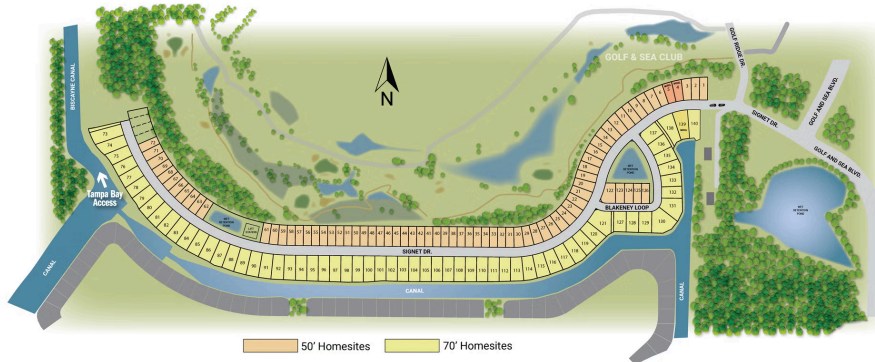

Sitemap

Document generated on
7.6.2026

Programs, rates, program terms and conditions subject to change without notice. Not all products are available in all states or for all amounts. Other restrictions and limitations apply. This is not a commitment to lend. Builder's offer terms are subject to change without notice. This Park Square Homes site plan is based on current development plans which are subject to change without notice. Access to and rights to use certain areas may be restricted. The existing zoning of any surrounding property or potential uses of any tract of land or any parcel of land adjacent the Park Square Homes community in which the property is located is based on current development and subject to change without any further notice. Pictures, photographs, colors, features, and sizes are for illustration purposes only and will vary from the homes as built. This material shall not constitute a valid offer in any state where prior registration is required or if void by law. See New Home Counselor for details.
CRC 1330351 CGC 1520474